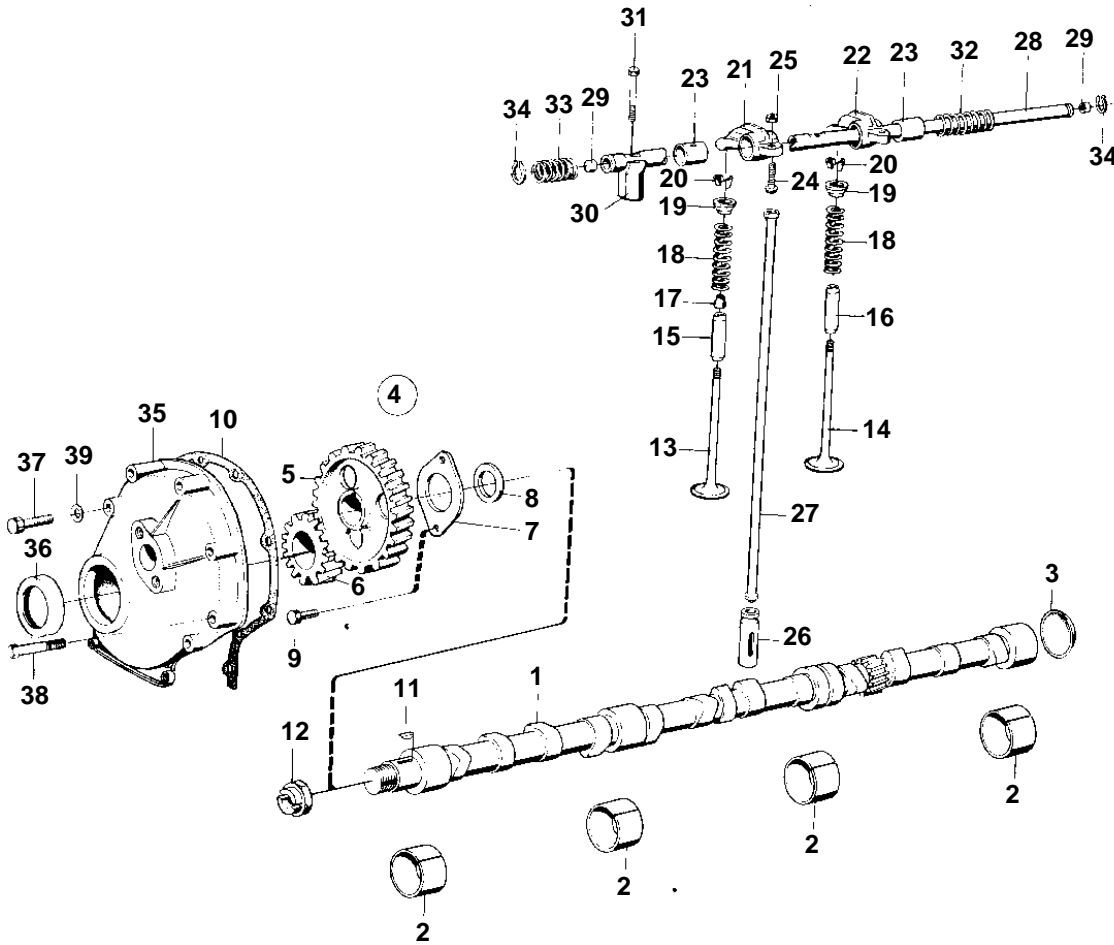

AQ170B, AQ170C, BB170B, BB170C

3347

AQ170B, AQ170C, BB170B, BB170C

REF	PART NO.	QTY	DESCRIPTION	SEE SEC.	NOTES
1		1	Camshaft		
2		4	Bushing	12756	
3	463905	1	Expansion plug	12756	
4	875375	1	Set		
5		1	· CAMSHAFT GEAR		
6		1	· CRANKSHAFT GEAR		
7		1	· THRUST FLANGE		
8		1	· Spacer ring		
9		2	· Hexagon screw		
10	430133	1	· Gasket		
11	910118	1	Woodruff key		
12		1	Nut		
13		6	Valve		D = 44 MM
14	419735	6	Exhaust valve		
15	419652	6	Valve guide, INTAKE	12739	
16	419653	6	Valve guide, EXHAUST	12739	
17	1306630	6	Valve stem seal		
18	418737	12	Valve spring		
19	460181	12	Washer		
20	419643	24	Valve collet		
21	418298	6	Rocker arm		NO. 2-4-6-8-10-12
22	418301	6	Rocker arm		NO. 1-3-5-7-9-11
23	418297	12	· Bushing		
24	418286	12	· Ball stud		
25	921781	12	· Hexagon nut		
26	1218630	12	Tappet		
27		12	Push rod		
28		1	Rocker arm shaft		
29	955083	2	· Cap plug		
30		6	Bearing bracket		
31	191689	6	Screw		
32	418426	5	Compression spring		
33	411140	2	Valve spring		
34	914456	2	Snap ring		
35		1	Timing gear casing		
36	1276424	1	Sealing ring		(1266605)
37	955514	4	Hexagon screw		L = 25 MM
38	940158	5	Hexagon screw		L = 45 MM
39	941906	9	Spring washer		